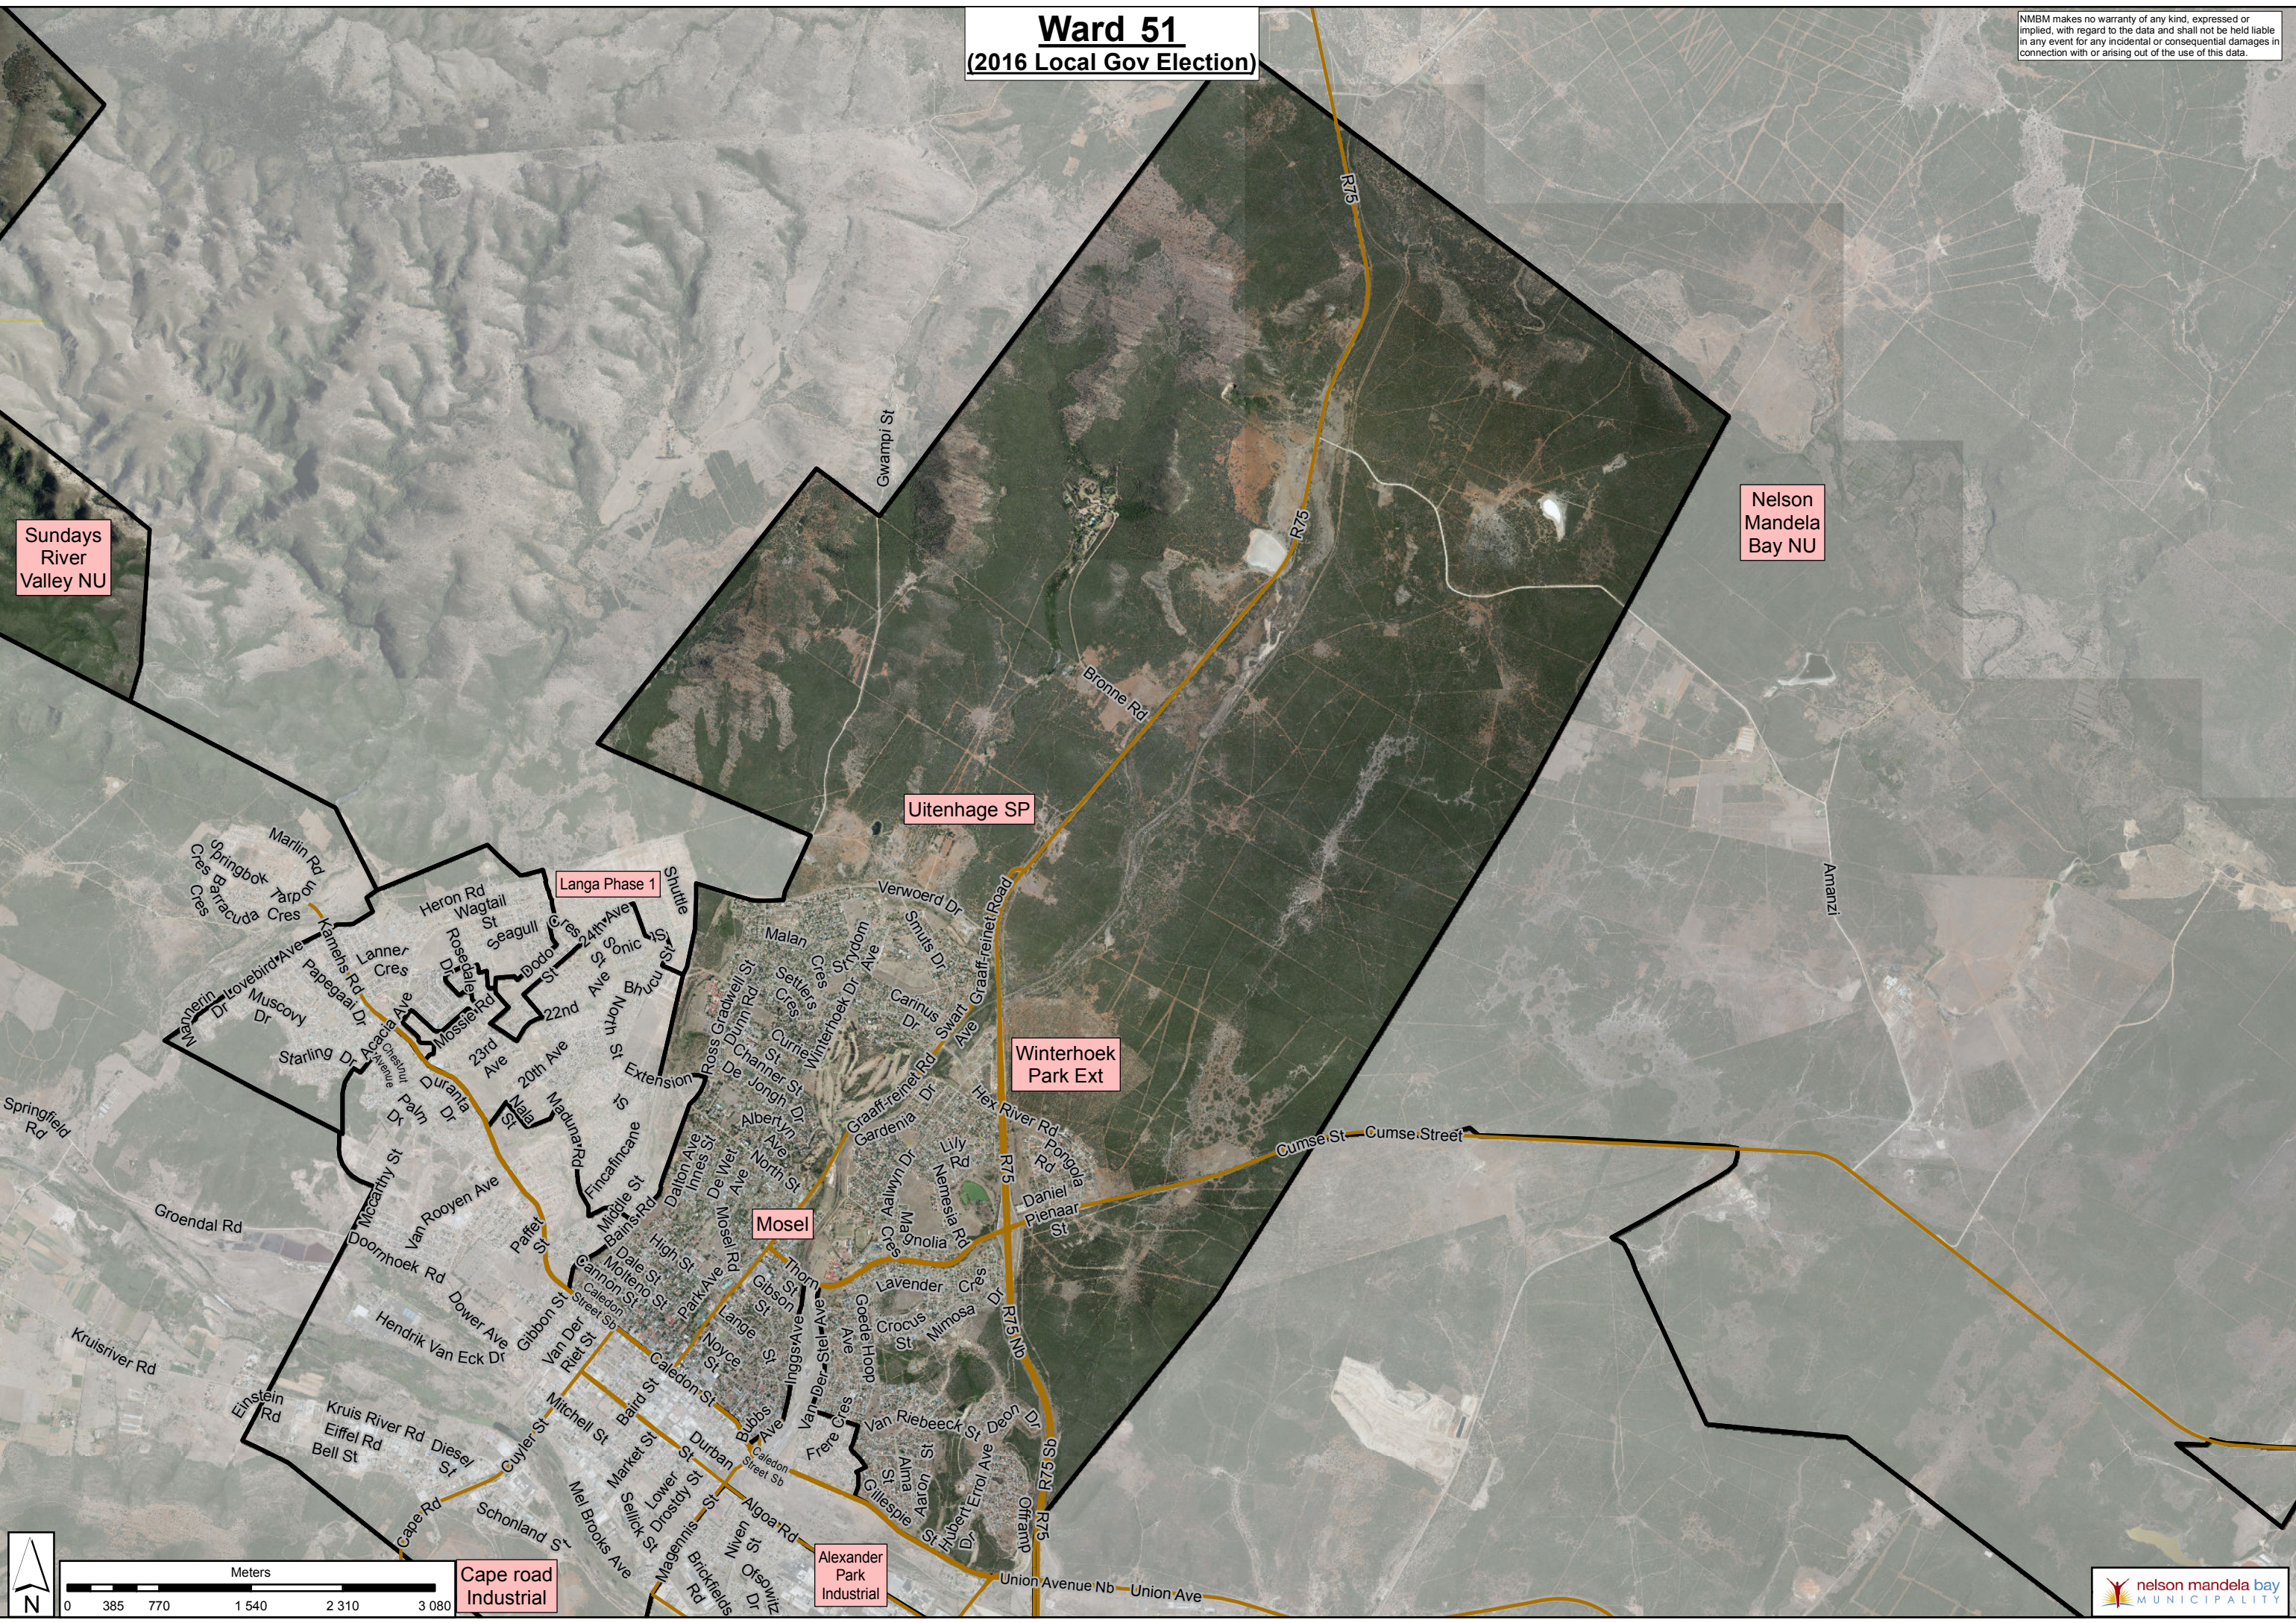

Ward 51

(2016 Local Gov Election)

NMBM makes no warranty of any kind, expressed or implied, with regard to the data and shall not be held liable in any event for any incidental or consequential damages in connection with or arising out of the use of this data.

Sundays River Valley NU

Nelson Mandela Bay NU

Uitenhage SP

Langa Phase 1

Winterhoek Park Ext

Mosel

Cape road Industrial

Alexander Park Industrial