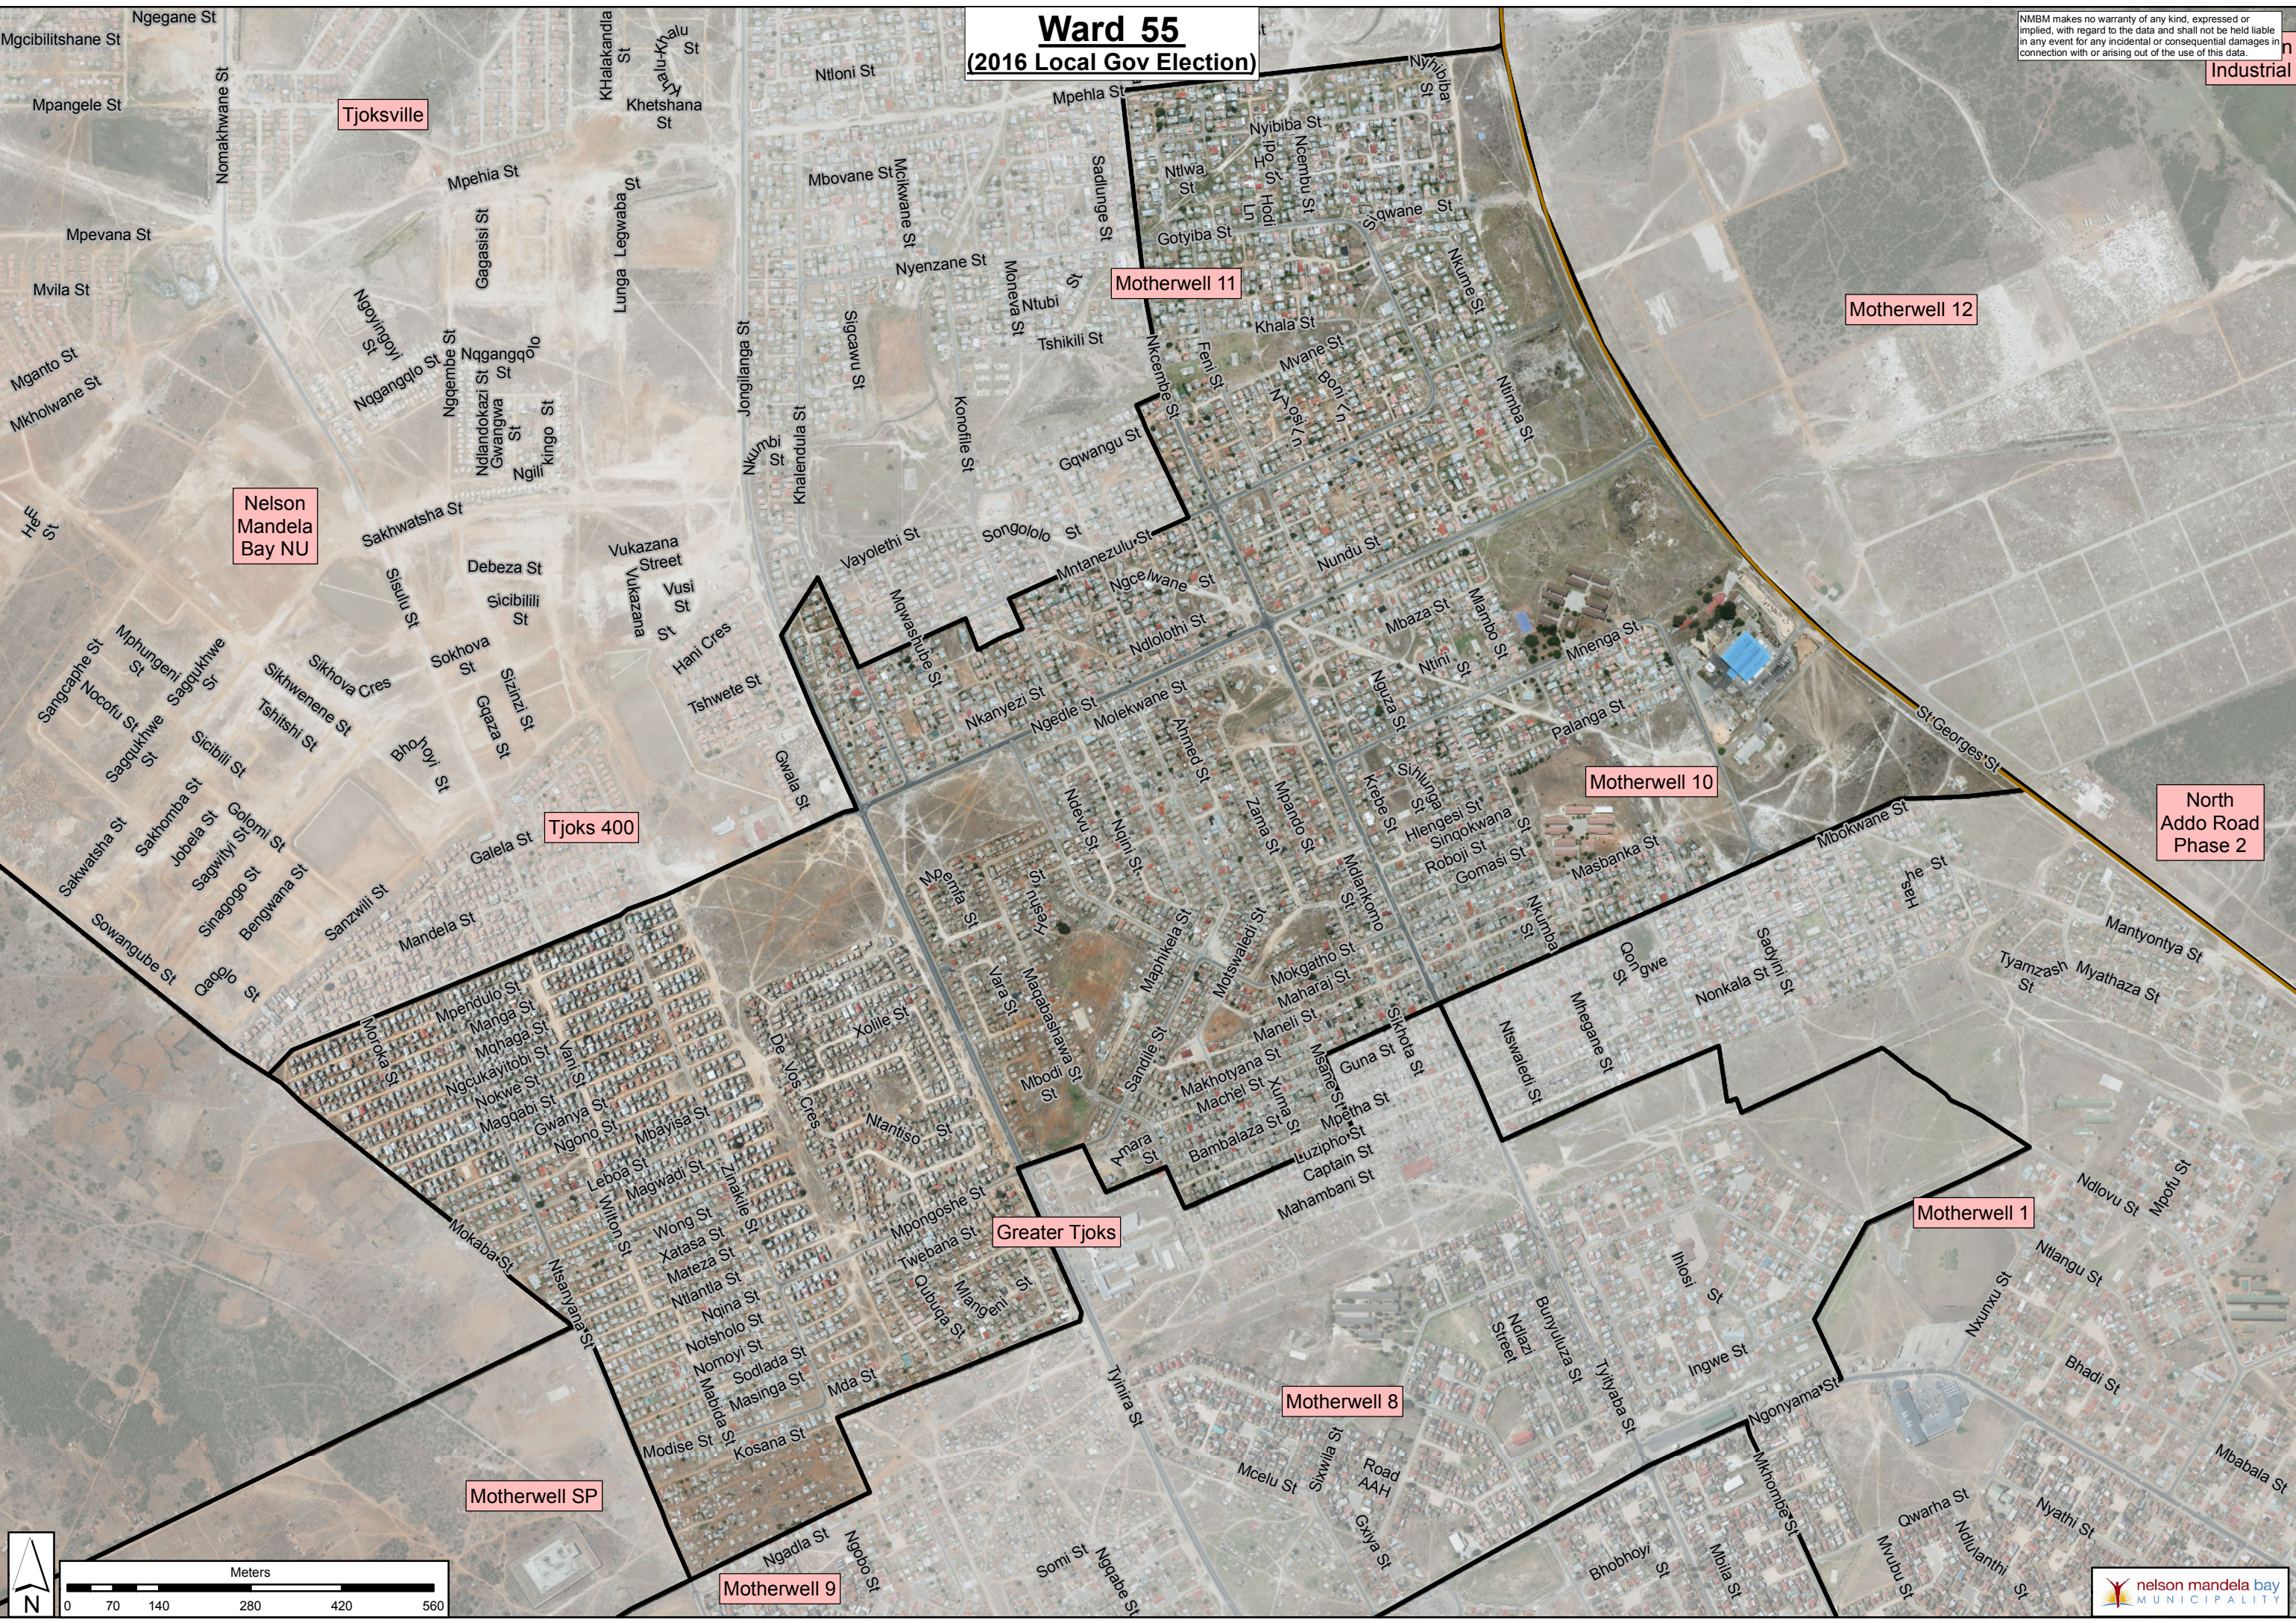

# Ward 55 (2016 Local Gov Election)

NMBM makes no warranty of any kind, expressed or implied, with regard to the data and shall not be held liable in any event for any incidental or consequential damages in connection with or arising out of the use of this data.

Industrial

North Addo Road Phase 2