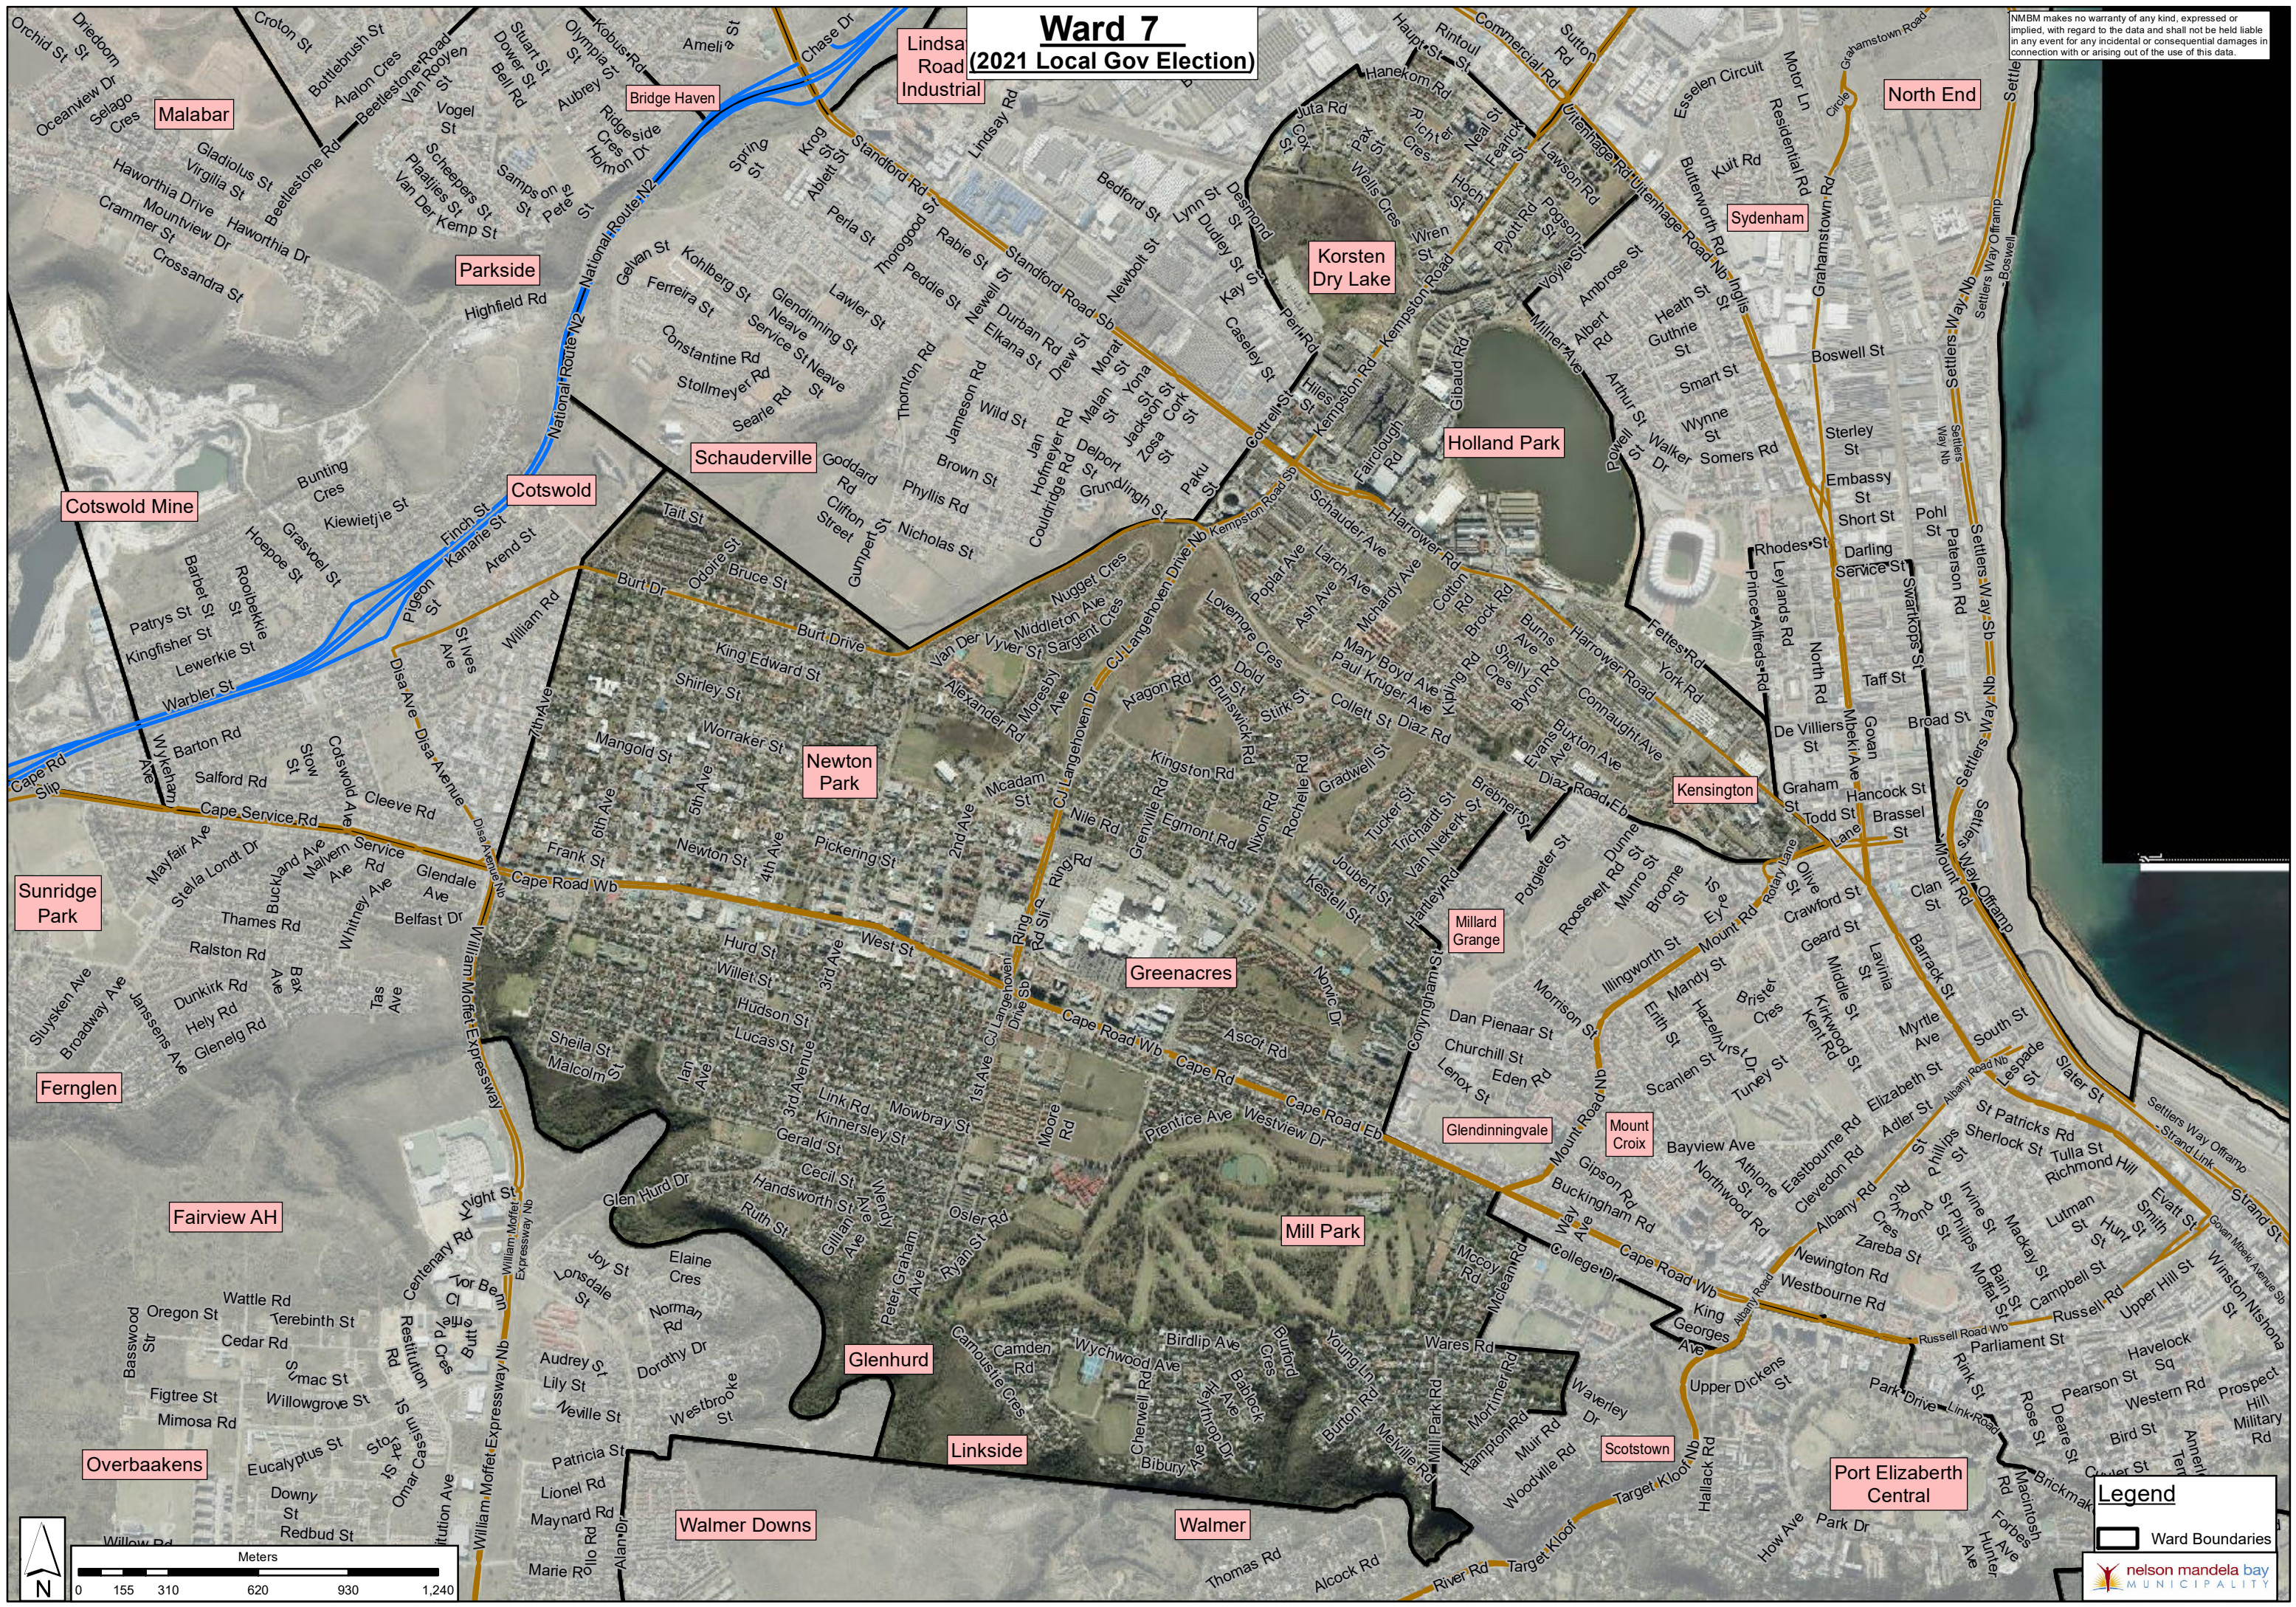

Ward 7 (2021 Local Gov Election)

Legend

- Ward Boundaries

nelson mandela bay
MUNICIPALITY